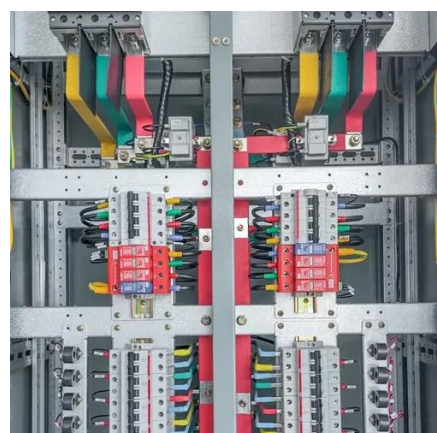

[Bangladesh Broadband Connectivity Report](#)

Based on the current mobile network status in Bangladesh, service requirements, network security, and economic costs, this chapter provides 5G network promotion methods, including ...

[An optimal dispatch strategy for 5G base stations equipped with ...](#)