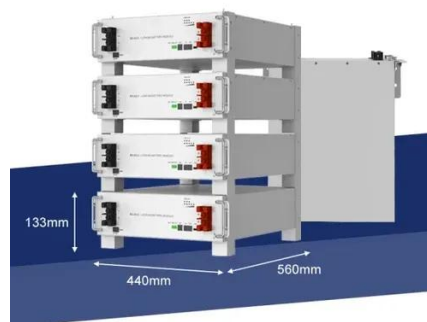

A base station cabinet protects telecom equipment, ensures stable power, cooling, and security, and supports 4G, 5G, IoT, and ...

[IP65 IP55 5g Base Station Telecom Equipment Outdoor Communication Cabinet](#)

Designed to house a variety of communications equipment, CUBE customers take advantage of our engineering and factory integration for complete turn-key solutions. The ...