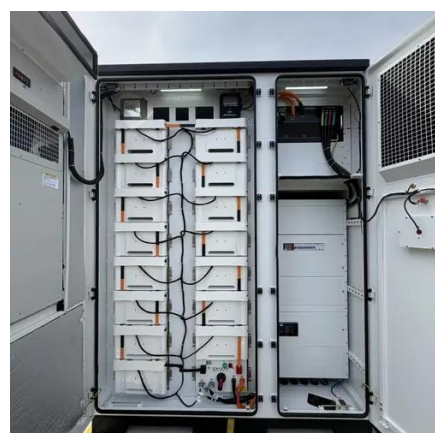

[Energy Storage Bank 500kW 500V 1000AH](#)

Complete 500kW 500V 1000Ah Stand-Alone Energy Storage Bank 10 Year Factory Warranty 20 Year Design Life $398,400 - FOB China Price Ready ...