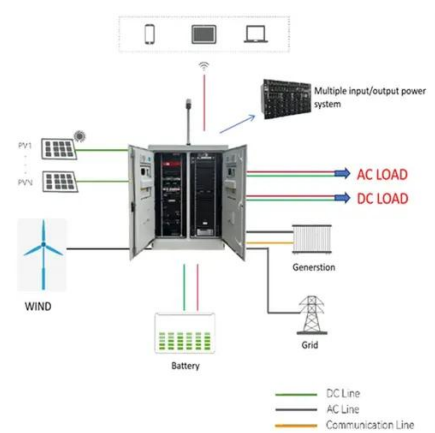

[500 kWh Energy Storage System: The Future-Proof Power ...](#)

The Nuts and Bolts: How 500 kWh Systems Work Their Magic Think of these systems as giant electricity piggy banks. When energy's cheap and plentiful (like solar noon or wind turbine ...

[Delta Electronics Thailand confirms 500kWh ESS demonstrator ...](#)