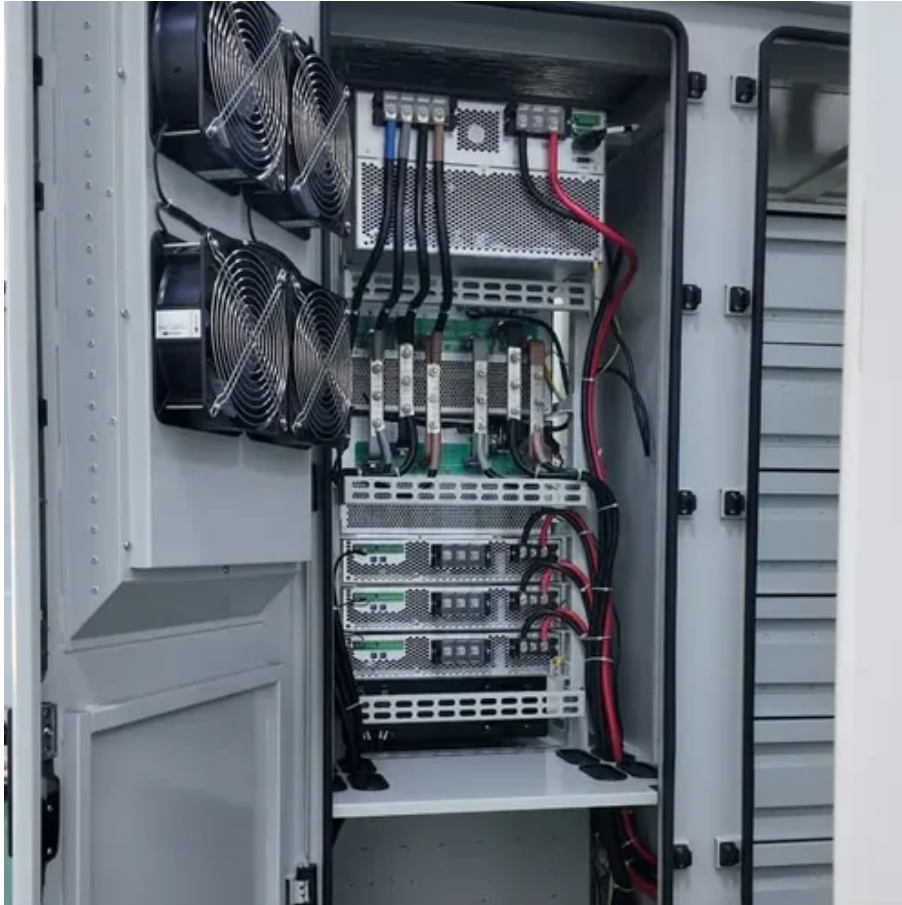

Australian Communication Power Cabinet 42U vs Traditional Battery