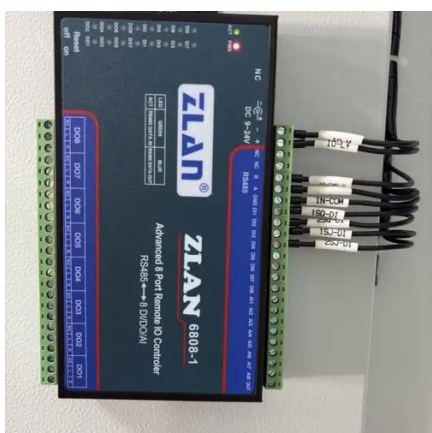

[42U Server Rack Cabinet, Locking Front/Rear ...](#)