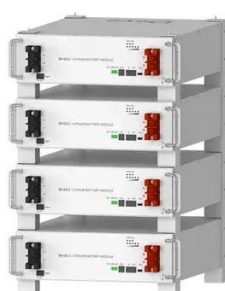

Deye Official Store

10 years
warranty

[Outdoor Communication Cabinets and Power ...](#)

Outdoor communication cabinets and power cabinets are crucial components of modern communication infrastructure. They play a vital role in ensuring ...