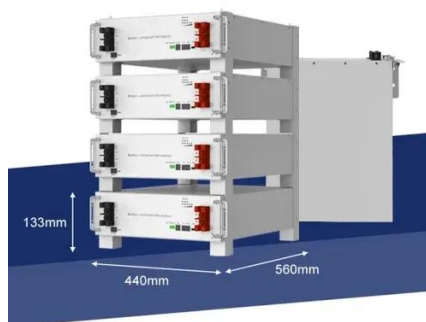

AZE's 48U 800mmWide x1200mmDeep colocation server rack cabinet shall consist of welded and assembled steel frame construction, supporting computer server and data storage equipment ...