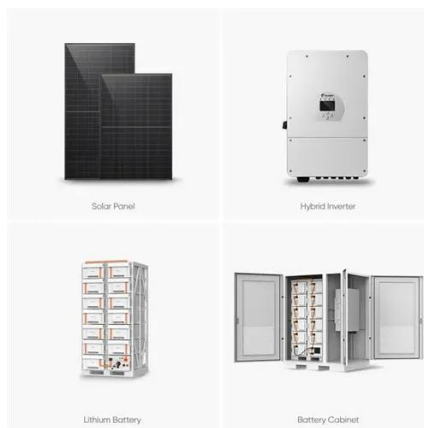

Power Cables IEC Power Cables IEC Coloured
Power Cables IEC Lockable Power Cable Extension
Leads Cable Rolls & Boxes Data Cable CAT6 Cable
Rolls & Boxes CAT6A Cable ...

[Enclosed Racks , Server Racks by Size and Type , Network ...](#)

Power Cables IEC Power Cables IEC Coloured
Power Cables IEC Lockable Power Cable Extension
Leads Cable Rolls & Boxes Data Cable CAT6 Cable
Rolls & Boxes CAT6A Cable ...