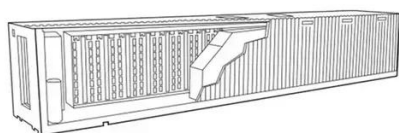

We specialize in energy storage systems, energy storage cabinets, battery energy storage cabinets, outdoor cabinets, power supply cabinets, communication cabinets, ...

[Commercial and Industrial Energy Storage Cabinet BESS , Anern](#)

All-in-One Design: Compact, pre-assembled solution for easy deployment and reduced installation time. High Scalability: Modular architecture allows for flexible capacity expansion. Robust ...

[All-in-one Outdoor Lithium Battery Storage Cabinet ...](#)

Outdoor Cabinet BESS CX-CI002 is an all-in-one 215kWh lithium battery storage cabinet system specifically developed for demand regulation, ...

[Pre-engineered Battery Energy Storage System](#)

The NEMA3R cabinet BESS with built-in HVAC/transformer/aux power is compatible with most lithium-ion battery systems based on 90-280Ah ...

[Outdoor cabinet type energy storage system](#)