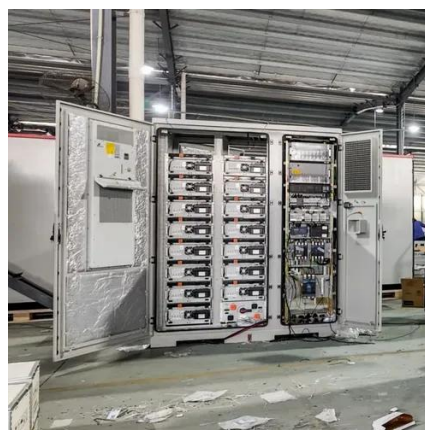

[All-in-One Energy Storage Cabinet & BESS Cabinets , Modular, ...](#)

Featuring lithium-ion batteries, integrated thermal management, and smart BMS technology, these cabinets are perfect for grid-tied, off-grid, and microgrid applications. Explore reliable, ...