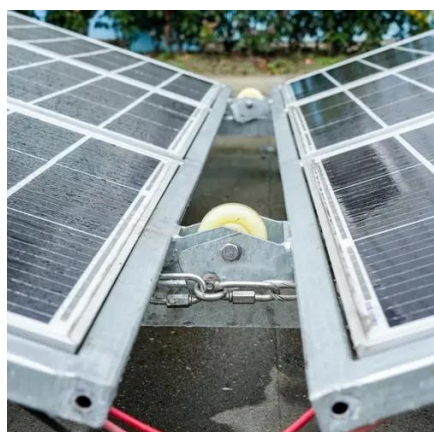

OUTDOOR CABINETS

Solar power generation outdoor recommendation
There are two components to a solar generator: a solar panel and a power station. In my first and second rounds of testing of the best solar ...