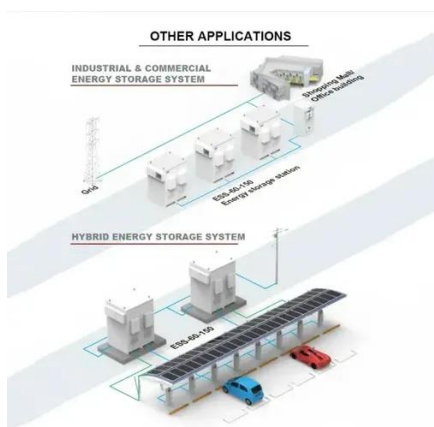

[Emergency Lights with Battery Backup , Purchase Battery ...](#)