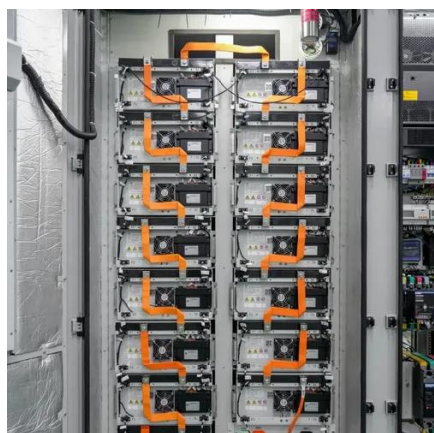

[Amazon : Lithium Power Pack](#)