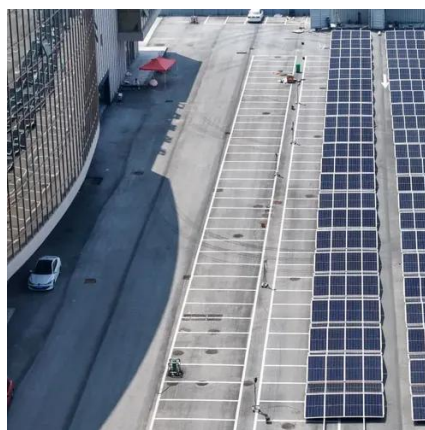

[ANDORRA CITY 20KW LITHIUM BATTERY ENERGY](#)

...

What is a lithium battery energy storage container system?lithium battery energy storage container system mainly used in large-scale commercial and industrial energy storage ...