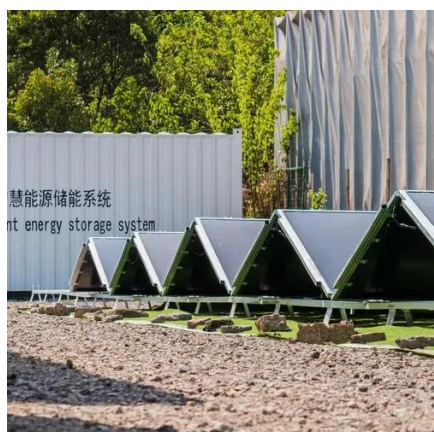

Product Description The Justrite Lithium-Ion Battery Charging Cabinet is the ultimate solution for safely charging and storing your lithium-ion batteries. ...