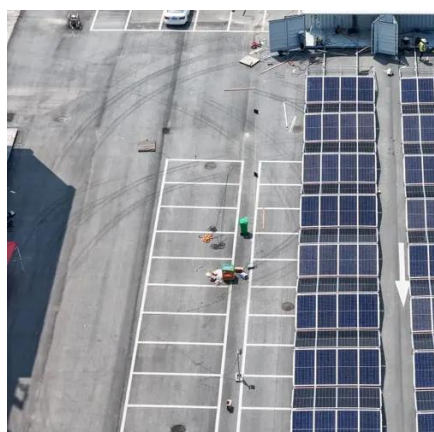

[Accra BESS Power Outdoor Communication Power Supply](#)

Introduction to Power Conversion Systems (PCS) and BESS Battery Energy Storage Systems (BESS) have become integral to modern power grids, especially in facilitating the integration of ...