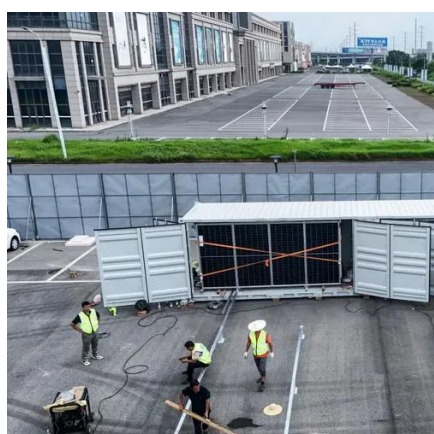

Suriname BESS Outdoor Power Supply Company Portable intelligent outdoor power supply 1000W, 1 set of equipment to meet the needs of multiple sets of charging, ...

[Global Engineering PLC](#)

Global Engineering PLC A newly formed company aiming to be a leading provider of innovative engineering solutions in the ever-evolving landscape of Ethiopia. Established in December ...

[EVEREXCEED ER series outdoor pole-mounted communication power supply](#)

The system is composed of a rectifier part, a dynamic ring part, an ODF (optical fiber fusion splicing), a lithium battery part, and a power distribution part. At the same time the whole ...