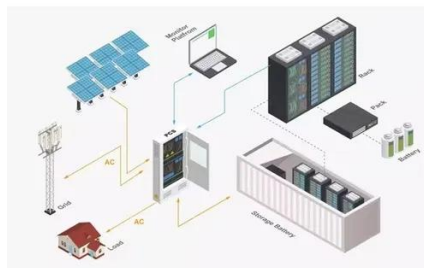

[Riello Multi Power MPX 75 CBC 25-75kW Combo ...](#)

The Riello Multi Power MPX 75 CBC Combo Cabinet is a 3phase modular UPS system that can supply a maximum power output of 75 or 125kW ...

TE Connectivity

We would like to show you a description here but the site won't allow us.

Solar

[Battery Cabinets , CyberPower Systems](#)

CyberPower 3-Phase Modular UPS Battery Cabinets are designed to accommodate several battery modules and can be configured into tower, side-by-side formations, or easily mounted ...

[Modular UPS 75-900kW \(Li-ion BATT\)](#)

Applying innovative current sharing rectifier control, master-slave synchronization in sequence control, multi-level decentralized control and 3-level sine wave modulation technology, it ...