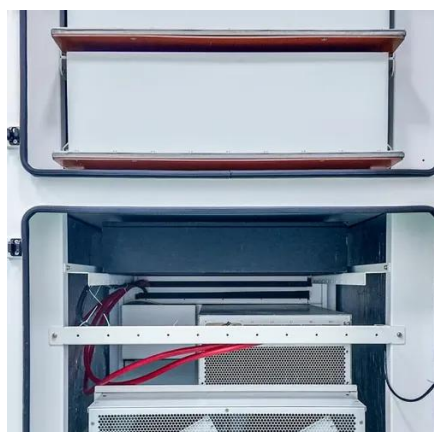

Improves and extends the functional life of a UPS battery and reduces excessive heat during work cycles by using a three-cycle charging process. Additional battery modules in BCT3L9N125 ...

[What Are Battery Rack Cabinets and Why Are They Essential?](#)

Battery rack cabinets are secure, organized, and often climate-controlled enclosures designed to safely store, protect, and charge multiple batteries, especially lithium ...