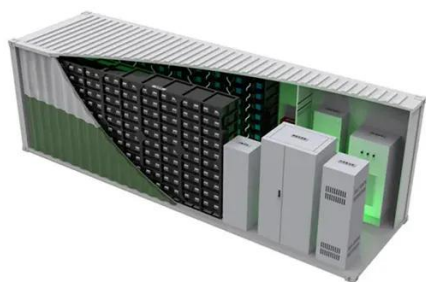

75kW Communication Power Supply Cabinet for Wind Power Generation

75kW Communication Power Supply Cabinet for Wind Power Generation

114kWh ESS

[EK-SG-D03 Outdoor Wind Power Communication Energy Cabinet](#)

A power supply cabinet is a critical infrastructure component used to house, manage, and distribute electrical power safely and efficiently across various systems.

[RV Wind Power Generation Control System: Powering Mobile ...](#)

The power system for an outdoor hybrid power supply cabinet

The outdoor hybrid power supply cabinet integrates a robust power system that combines energy generation, storage, and management. Its components, including solar ...

[Wind power control cabinet-Cangzhou Xusen Electronic Chassis ...](#)

The wind power control cabinet is usually composed of a cabinet, a PLC control system, a power supply system, a protection system, a communication system and other parts. Among them, ...