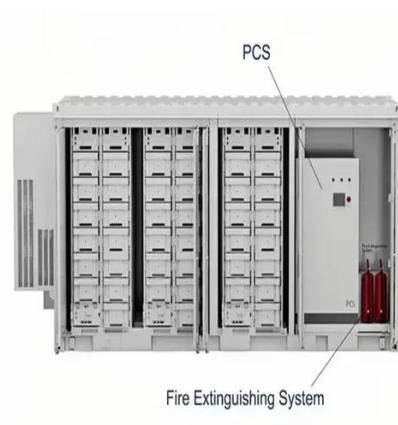

The PCL series 75kW programmable high-power DC power supply, rated voltage 30V 60V 300V to 1000V 1500V 2000V and rated current 1875A 1500A 750A 500A 150A 50A etc.. Deep OEM ...