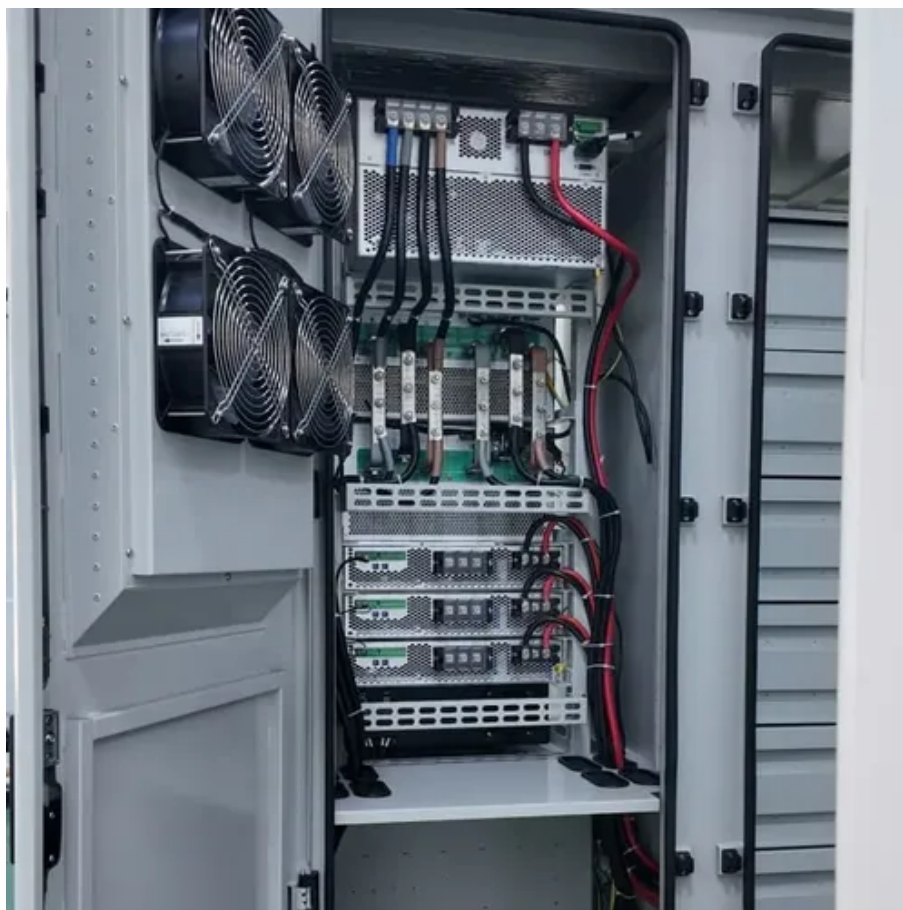

75kW Communication Power Supply Cabinet for Wind Power Generation

75kW Communication Power Supply Cabinet for Wind Power Generation

114kWh ESS

[EK-SG-D03 Outdoor Wind Power Communication Energy Cabinet](#)

EK-SG-D03 integrates communication power supply, lithium battery, solar energy and wind energy. Through intelligent software control, it ensures green energy priority power supply, ...

[Wind and Solar Complementary Power Supply System: The ...](#)

A power supply cabinet is a critical infrastructure component used to house, manage, and distribute electrical power safely and efficiently across various systems.

[RV Wind Power Generation Control System: Powering Mobile ...](#)

This heavy-duty enclosure securely houses a Stand By Power Supply and three (3) batteries along with equipment and cable required for fiber optic conversion and/or distribution.

Outdoor Communication Energy Cabinet With Wind Turbine