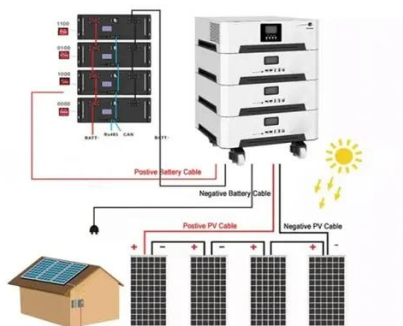

[Integrated energy storage cabinets](#)