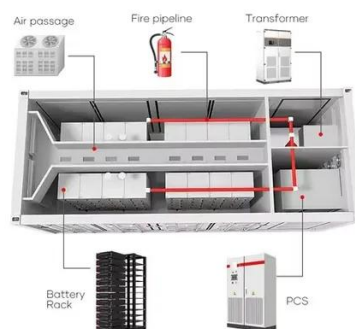

nVent HOFFMAN provides high quality, configurable racks and cabinets designed for any Data Center and Networking application. Wall-mounted cabinets provide networking/server capacity ...

[Energy Storage Cabinet Supplier & Battery Storage Cabinet ...](#)

Energy Storage Cabinet An energy storage cabinet, also known as a battery cabinet, is a device that can convert the electrical energy of a battery into alternating current to supply to a load. ...

[Battery Energy Storage System (BESS)](#)

Schneider Electric USA. Browse our products and documents for Battery Energy Storage System (BESS) - An all-in-one Battery Energy Storage ...