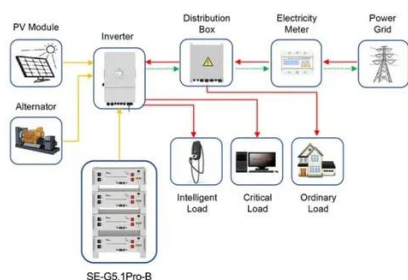

Application scenarios of energy storage battery products

[Power Distribution Box Vertical Indoor Power Cabinet Low ...](#)

Our main products include: box-type substations, high and low voltage switchgear, power cabinets, distribution cabinets, distribution boxes, cable junction boxes, power ...