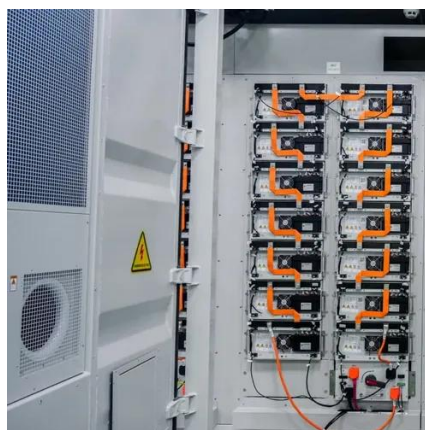

[Supermicro NVIDIA GB200 NVL72 Datasheet](#)

Powered by Supermicro End-to-End Liquid-cooling Solution Supermicro NVIDIA GB200 NVL72 SuperCluster features the new advanced in-rack or in-row cooling distribution unit (CDU) and ...

[600mm Wide x 800mm Deep Data Cabinets & Server Racks](#)

Explore the range of 600mm Wide x 800mm Deep Data Cabinets & Server Racks available at Comms Express, Networking Reseller - Free Delivery Available To Buy Online Today.