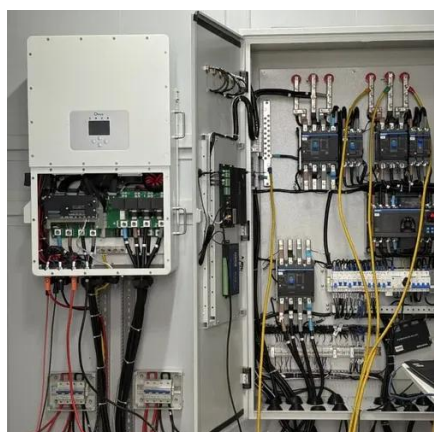

Ningbo Urban Lighting Co., Ltd: Find professional electrical junction box, outdoor junction box, terminal junction box, LED street light ...