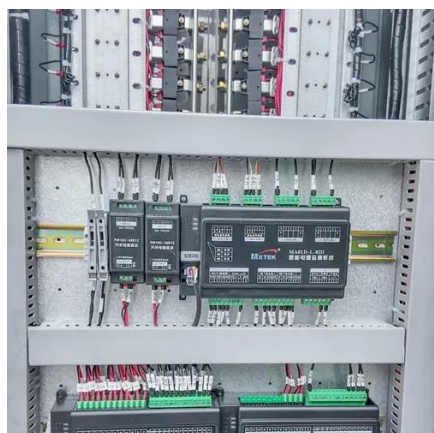

[Lighting Fixtures: Outdoor & Interior Lights: Lighting Categories](#)