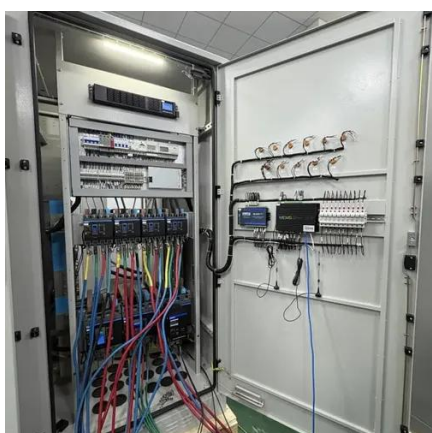

5g communication cabinet