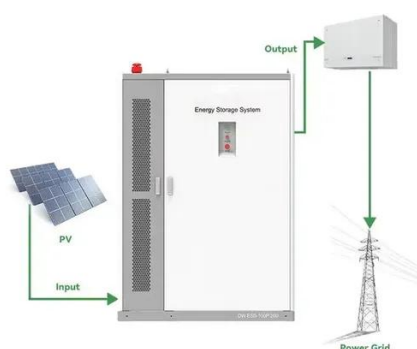

[5G Base Station Deployment: Solving The Outdoor Telecom Cabinet ...](#)

As the deployment of 5G base stations accelerates, millions of outdoor telecom cabinets are scattered across cities and rural areas. While bringing high-speed connectivity to ...