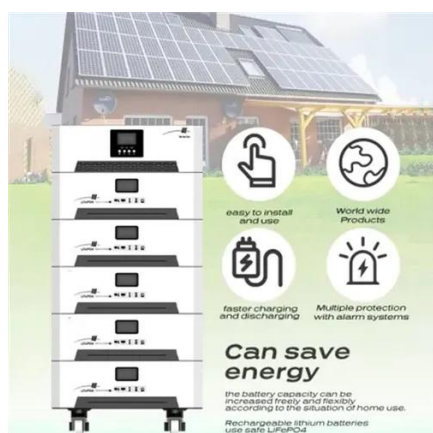

5G base station user cabinet 5MW

All in one
50-500 Kwh
Hybird
System

5G base station user cabinet 5MW

[Modeling and aggregated control of large-scale 5G base stations ...](#)

A significant number of 5G base stations (gNBs) and their backup energy storage systems (BESSs) are redundantly configured, possessing surplus capacity...

5g base station communication cabinet

5G intelligent power cabinets are widely used in communication base stations. They are composed of cabinets, embedded switching power supplies, backup lithium iron ...

Explore how 5G base stations are built--from site planning and cabinet installation to power systems and cooling solutions. Learn the essential components, technologies, and ...

Contact Us

For inquiries, pricing, or partnerships: