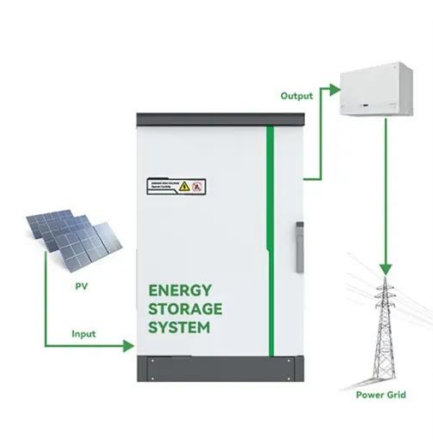

50kWh external power supply for steel mill users

PUSUNG-R (Fit for 19 inch cabinet)

50kWh external power supply for steel mill users

[Steel Mill Power Solutions](#)

MDS Power supplies Steel Mill power solutions including inverters and converters specifically designed to operate in harsh environmental ...

[50 KVA Uninterruptible Power Supply](#)

Equipped with an output power capacity and maximum configuration power of 50 Kilo watts/50 KVA, this unit contains a leakproof maintenance-free sealed lead acid with suspended ...