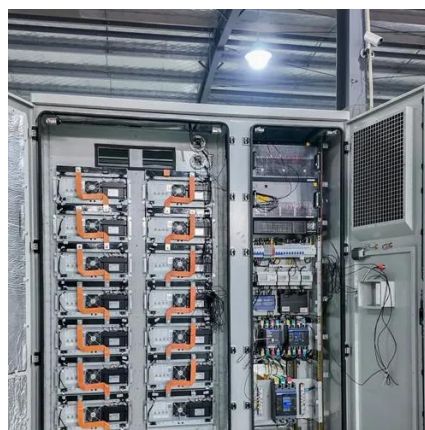

[Vertiv(TM) EnergyCore, Lithium Ion Battery Cabinet](#)

The Vertiv(TM) EnergyCore Li5 and Li7 battery systems deliver high-density, lithium-ion energy storage designed for modern data centers. Purpose ...

[Vertiv(TM) EnergyCore, Lithium Ion Battery Cabinet](#)

The Vertiv(TM) EnergyCore Li5 and Li7 battery systems deliver high-density, lithium-ion energy storage designed for modern data centers. Purpose-built for critical backup and AI compute ...