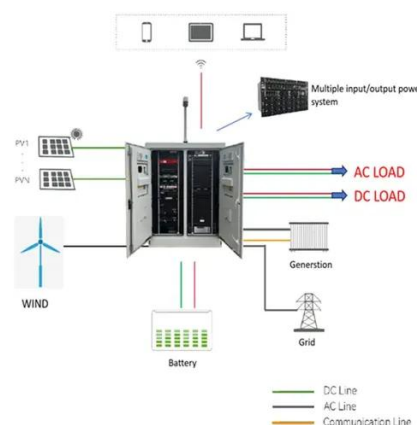

[48V LiFePO4 Battery: The Ultimate Guide for High ...](#)

Discover everything about 48V LiFePO4 Battery in this ultimate guide--ideal for high-power applications with superior ...