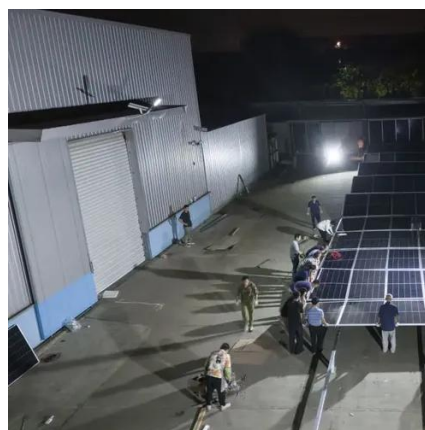

[Lithium Ion Battery Manufacturer, LiFePO4 Battery, Lithium Ion Battery](#)

Mica Power 2500W 2400W Solar Power Travel Lithium Battery LiFePO4 LFP Battery Outdoor Camping 1000W Portable Power Station Big Power Bank with LED Light Factory OEM& ODM ...