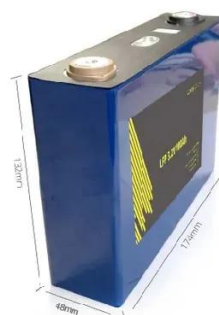

### [Rack-mounted 48V Communication Inverter & Communication Inverter Power](#)

Rack-mounted 48V Communication Inverter & Communication Inverter Power Supply HIGHIDEA rack-mounted communication inverter and communication inverter power supply: It converts ...

### [48V 60A DC Power Supply](#)

The embedded communication power supply system (Rectifier System) is suitable for small program-controlled switches, access networks, ...