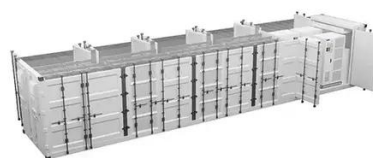

[Top 48V Telecom Rectifier Cabinets by ESTEL ...](#)

Compare top 48V telecom rectifier cabinets from ESTEL, ABB, Huawei, and others. Discover reliable, efficient, and scalable ...