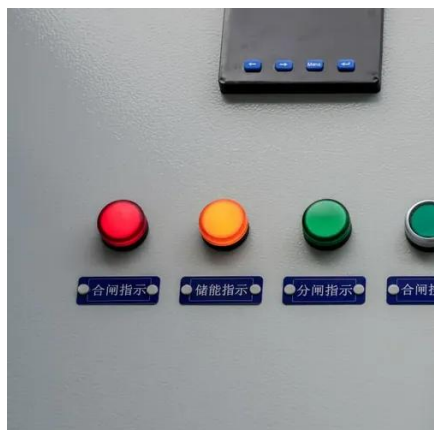

[Traffic Cabinets & Accessories](#)

McCain offers a wide range of industry and agency standard cabinets. With over 300 available, we are sure to have a cabinet that meets your specifications.