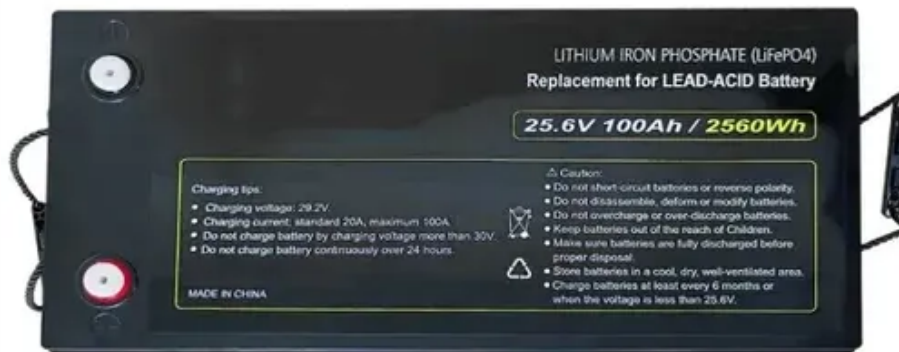

48V Communication Power Supply Cabinet for Singapore Transmission Nodes

48V Communication Power Supply Cabinet for Singapore Transmission

[48V Indoor Cabinet DC power up to 81kW - Sky Networks](#)

Compact structure, full integrated functions of rectifier and system make SPS 48/600 2900 typical applications are providing 48V standby power for central data center and wireless ...

[48V DC telecom power systems](#)

Why 48V DC became the global standard for telecom power systems. Learn how rectifier power supply systems, 48V DC distribution cabinets, batteries, and integrated power systems ensure ...

[Communication Power Supply , Power Rectifying ...](#)

LongXing supplies 48V rectifier power supply system which is widely used in telecom, communication, mobile station and optical fiber transmission ...