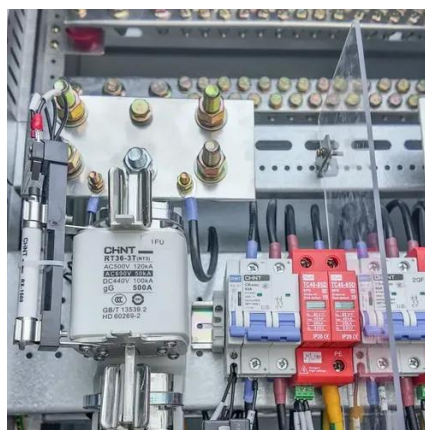

[48V DC Power Supply Cabinet](#)

Supplier highlights: This supplier mainly exports to France, Malaysia, and Vietnam with high customer satisfaction. Positive review rate reaches ...