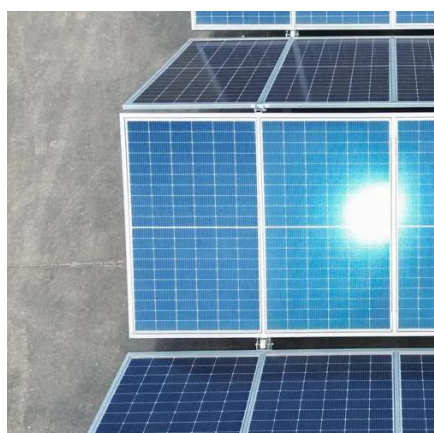

[RackSolutions 42U-48U Fully Enclosed Data Center Rack Cabinet](#)

Fully enclosed data center server racks that are 42U or 48U high. We also have a 30" wide server rack. Online ordering. Same day shipping.