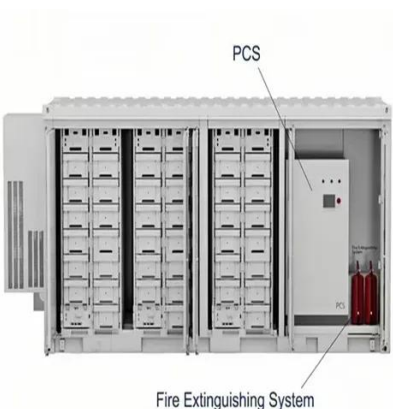

[Tesla V4 Cabinet to unlock Cybertruck 500kW and ...](#)

Tesla (TSLA) unveils its next-generation V4 Cabinet that powers the V4 Superchargers for 500kW charging speeds for the ...