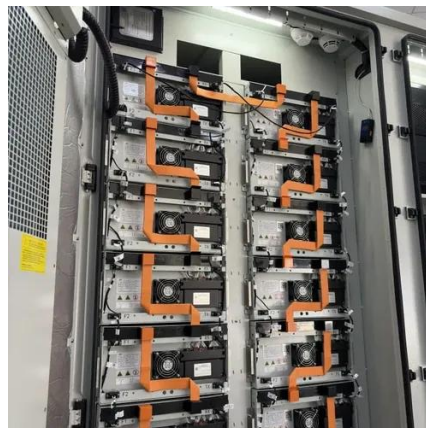

Hi all - I am preparing for a 2020 Porsche Taycan Turbo coming home. Window sticker says "Mobile Charger Connect" and "On-Board 150kW/400V DC Charger". I'd like to ...

[Tesla's Fourth-Generation Supercharger Cabinet Launches Next ...](#)

Long hailed as the gold standard of public charging, the Tesla Supercharger network is slated to improve even more next year. The new fourth-generation Supercharger ...