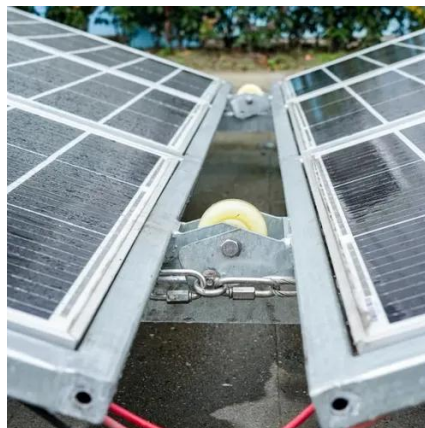

All this plus a competitive unit cost and rapid turnaround helps make Bison ProFab a telecommunications professional's first call for enclosure solutions.