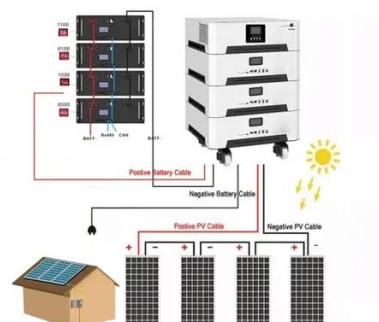

[Commercial & Industrial ESS - Outdoor Cabinet](#)

Looking for a versatile outdoor energy storage solution? Check out our 30 ...

ESS-TT-KB-30KWH-M12K