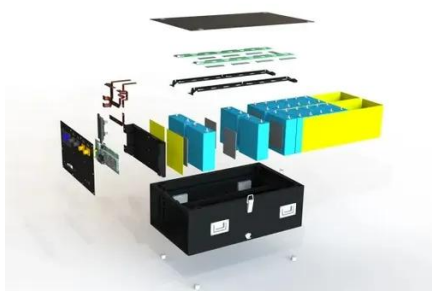

[30kwh Home Ess Energy Storage System Rack / Schrank Typ ...](#)

Das ESS -Kit (Energiespeichersystem) ist eine hohe Leistung aus - Grid Home Energy Storage System, die von JZH speziell entwickelt und hergestellt wurde. Dies ist die zuverlässigste und ...