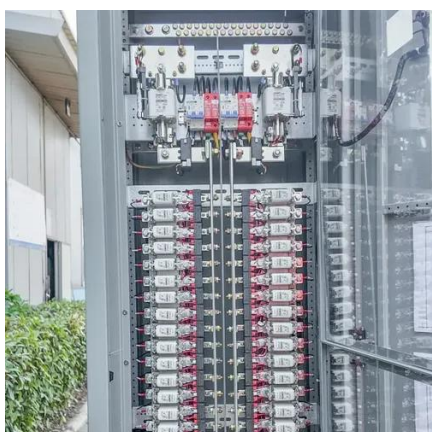

By the end of this guide, you'll have a clear understanding of how turnkey telecom services support the development of wireless and fiber networks, ...

Outdoor Telecom Cabinets

Designed to save deployment cost and time, our innovative solutions include hub collapse, battery backup, composite mounting platforms and modular ...

Electro-Mechanical Cabinet Integrations

Trascon provides turnkey electro-mechanical cabinet assembly solutions for defence, aerospace, and industrial sectors.