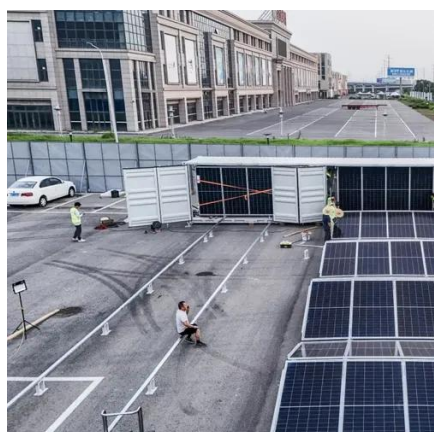

What is Turnkey Project ? Definition & Overview

Turnkey project approach offers a collaborative path for project owners and contractors. The contractor takes full responsibility for all project stages, ...