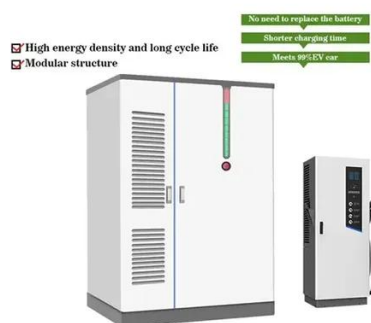

Beny 1mwh 2mwh 5mwh 20FT Lithium-Ion Battery
500kw 1000kwh Cabinet Solar Power Energy
Storage System Container Ess, ...