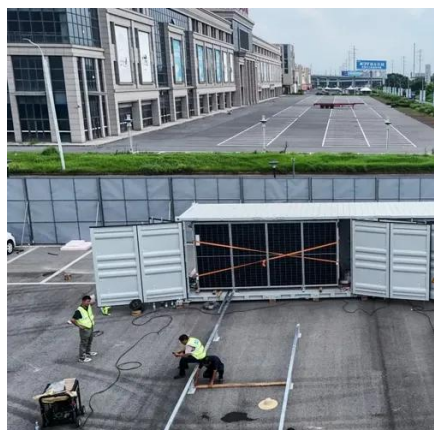

[Outdoor Telecom Cabinet , Outdoor Telecom Enclosures , Cube ...](#)

Explore Charles Industries' Outdoor Telecom Cabinets & Enclosures for secure, durable protection of telecom equipment in outdoor environments. Enquire now!

[IP55 Weatherproof Enclosures , IP55 Outdoor Aluminum Enclosures ...](#)

Integrated Outdoor Telecom Cabinet with Air Conditioner (with sandwich panel double-wall structure design) is mainly used for wireless communication base station to house a variety of ...