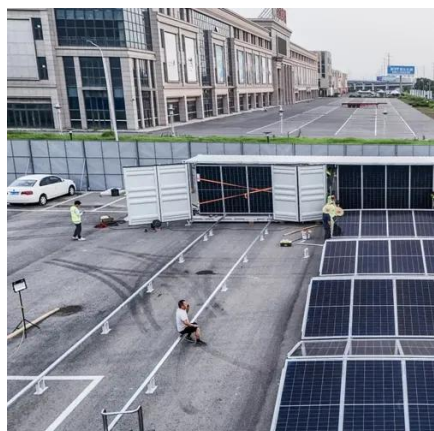

25kw outdoor telecom enclosure for campsites

Telecom Shelters

Explore a wide selection of new and built-to-spec recycled telecom shelters at CellSite Solutions. With concrete shelters and more stored across the ...

[Telecom Enclosures (HVAC) for Outdoor Uses](#)

Excellent performance Telecom Enclosures (HVAC) are great for wireless communications applications and can be tailored to your needs. The sandwich-structured deep outdoor ...