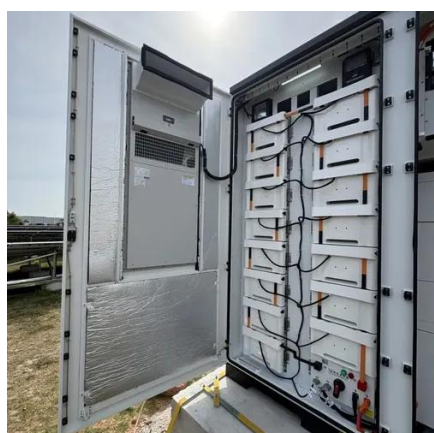

[Outdoor Telecom Power System IP65 Outdoor Power Enclosure ...](#)

Introduction of Outdoor Telecom Power System IP65 Outdoor Power Enclosure with 15kW 250A Rectifiers This telecom power system is a powerful system designed by ESTEL, it provides ...