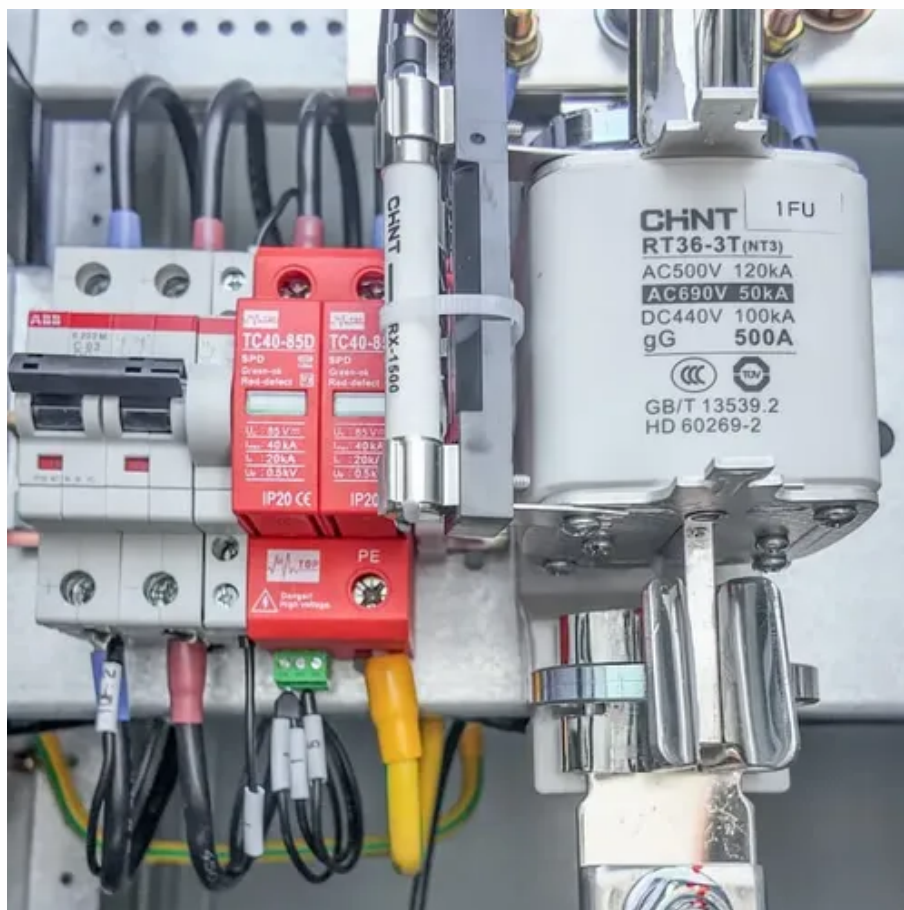

25kW lead-acid battery cabinet for production line

Overview

What equipment is used in automotive battery production?

Our automotive lead-acid battery production equipment includes enveloping/wrapping & stacking machines, an element check and buffer system, cast-on-strap machines and full assembly lines. Did you know that the annual demand for automotive batteries is approx. 400 million pieces worldwide?