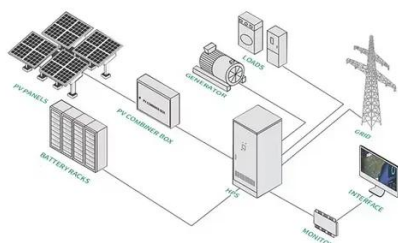

[Pole-type base station energy cabinet](#)