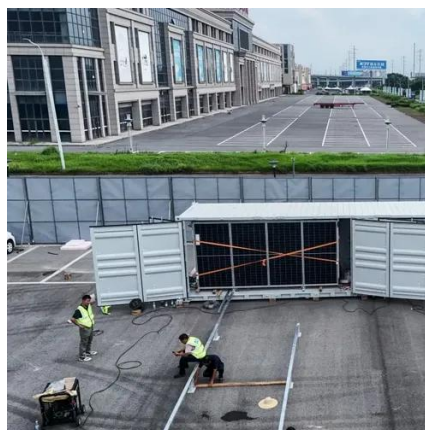

Elevate your energy storage capabilities with our 25kW PCS paired with a 25kWh Lithium Battery Energy Storage System. Ideal for demanding commercial and industrial applications, this ...

[What are the base station energy storage ...](#)

Base station energy storage cabinets are critical components of telecommunications infrastructure designed to ensure reliable power ...