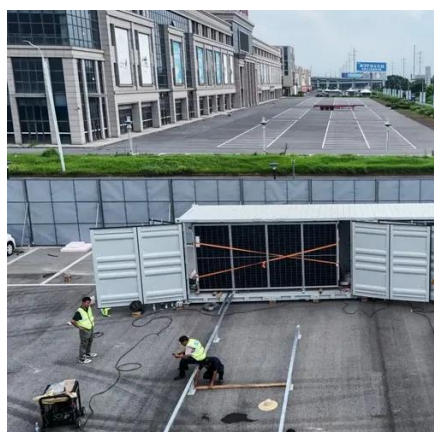

Communication Base Station Energy System Solution The Importance of Energy Storage Systems for Communication Base Station With the expansion of global communication ...