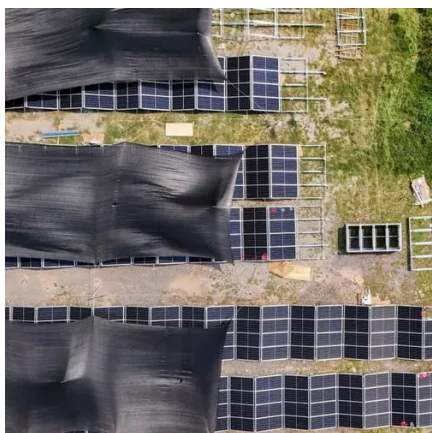

25kW Power Storage Cabinet for IoT Base Stations