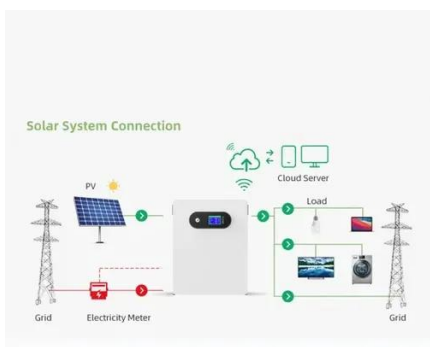

Buy Power Station Online. Enjoy safe shopping online with Jumia. Best Price in Nigeria Fast Delivery & Cash on delivery Available.

[BLUETTI PowerOak EB240 Portable Power ...](#)

Huge Capacity 2400Wh Power Station Multi-Outputs for Various Power Needs
Solar/AC/Generator Recharge 2500+ Long Life Cycle Solar Input: ...

[EcoFlow DELTA 2 Max 2400W , 2048Wh ...](#)

The ECOFLOW DELTA 2 Max (2400W, 2048Wh) Portable Power Station ...

**2MW / 5MWh
Customizable**