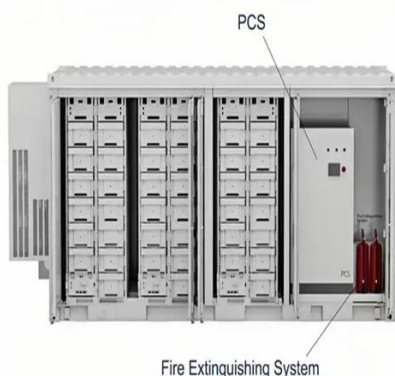

Power up to 11 devices simultaneously with GRECELL Portable Power Station 2400W. Fast recharge in 1.6-2 hrs via AC or solar. UPS mode for ...

[Oscal PowerMax 2400 , 2400W Portable Power ...](#)

Discover the Oscal PowerMax 2400, a 2400W portable power station with 1872Wh expandable capacity, perfect for outdoor adventures and ...