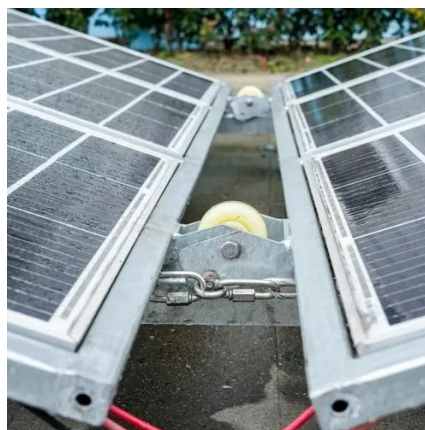

The 24KW Integrated Telecom Power Cabinet is a robust and compact power solutionspecificallydesigned for modern telecom networks. To meet the comprehensive power ...

- ✓ IP65/IP55 OUTDOOR CABINET
- ✓ OUTDOOR MODULE CABINET
- ✓ OUTDOOR 5G BASE STATION CABINET
- ✓ WATERPROOF

[24 kW Telecom Power Cabinet with Rectifier & Distribution System](#)

Robust telecom cabinet delivering 24 kW with integrated rectifier and power distribution. Ensures reliable, efficient power for critical outdoor telecom use