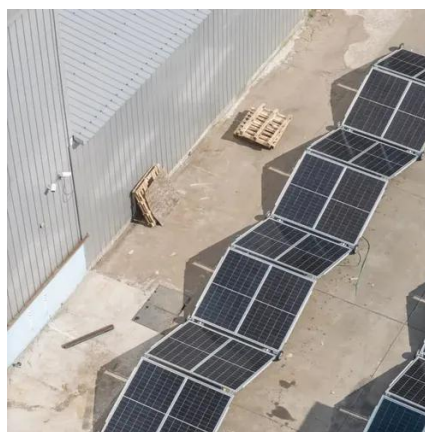

[Telecom and Network Equipment Cabinets and ...](#)

ICEqube delivers industry-leading NEMA Cabinets and Racks designed to safeguard critical rack-mount equipment and batteries.