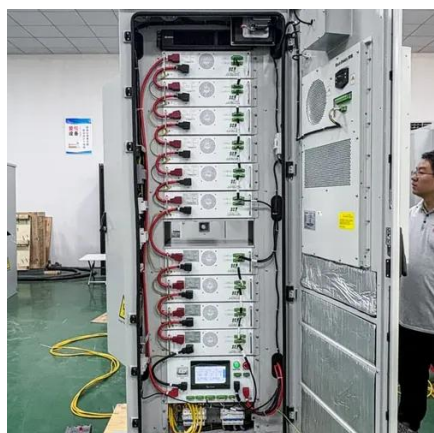

[Step Into a City Where Three Major Religions Collide -- and Every Stone](#)