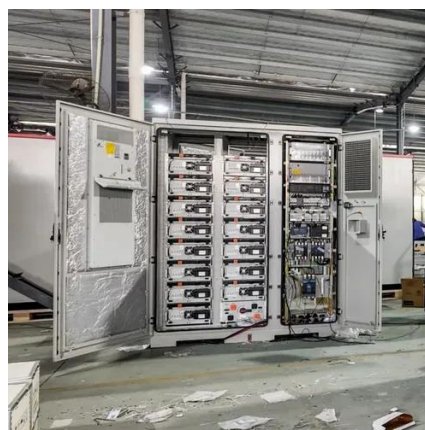

[NEMA Outdoor Telecommunications Cabinets](#)

DDB Unlimited manufactures NEMA outdoor cabinets to protect telecommunications, fiber optics, Wi-Fi and other electronics from the ...