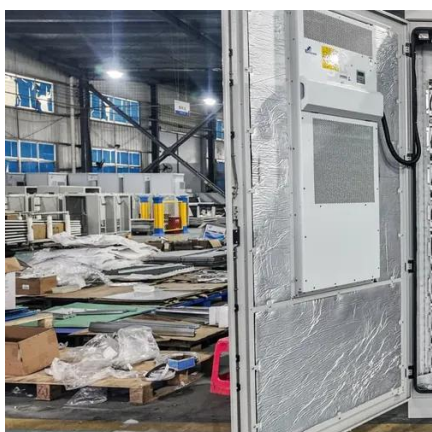

[200 kWh Battery Energy Storage System , BESS Cabinets](#)

The Versa BESS 200 100kW/200kWh energy storage cabinet is a flexible product for small industrial and commercial energy storage. It integrates battery storage, PCS, and energy ...