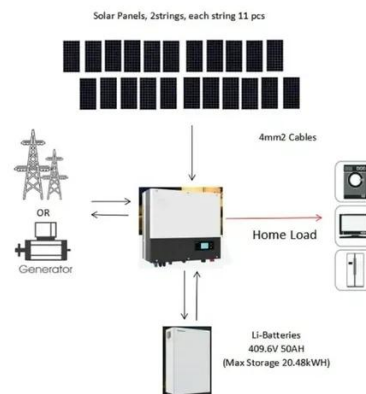

The BSLBATT 200kWh Battery Cabinet utilizes a design that separates the battery pack from the electrical unit, increasing the safety of the cabinet for energy storage batteries.