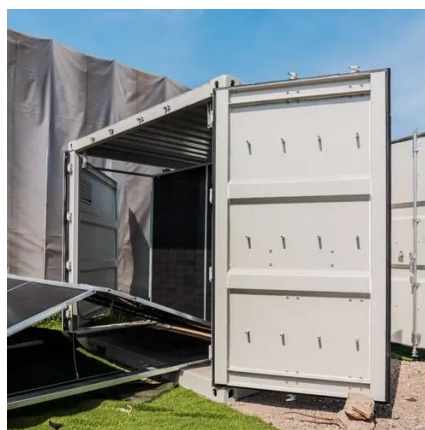

[ABB Select Remote I/O (RIO) Cabinets](#)

Overview ABB Select Remote I/O Cabinets allow customers to install standardized cabinets early during a project, then select the type of I/O later. They arrive ready for installation close to field ...

[XIAOFU Power 1MW high-power energy storage ...](#)

Islands or remote areas: In these areas, 1MW storage cabinets can be used in combination with local renewable energy sources (such as wind and ...