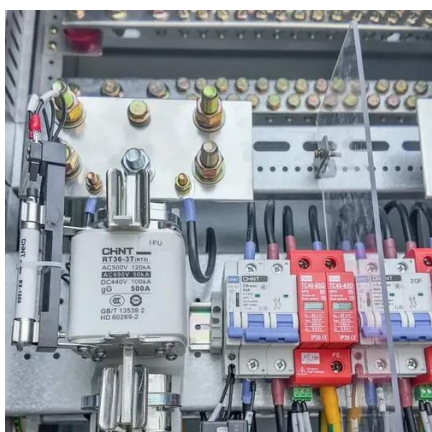

This high voltage DC power supply offers a high power density envelop of maximum 15KW in 3U, delivers low output noise and ripple, provides excellent line and load regulation, and a fast ...

[MXC30050. 15kW Bidirectional DC-DC Power ...](#)

Bidirectional power module application Field Energy storage (cascade utilization of batteries) The product is a modular energy storage converter, ...

[GEN10-15 kW - Laboratory Power Supplies: 10kW -15kW](#)

The TDK - Lambda Genesys(TM) 3U Full-Rack (GEN-3U) series of 15kW DC Programmable Power Supplies provides high power density (up to 15kW) with a complete set of user-friendly ...

[380V 50Hz 15kw AC Power Supply Cabinet Communication ...](#)

380v 50hz 15kw Ac Power Supply Cabinet Communication Systems For Communication System, Find Complete Details about 380v 50hz 15kw Ac Power Supply Cabinet Communication ...

SRYLF15T24