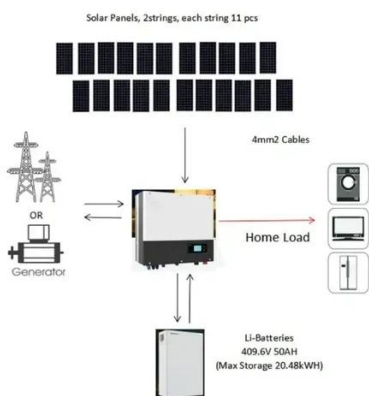

[Get 1MW On Off Grid Solar Power Plant with ...](#)

Get 1MW On Off Grid Solar Power Plant with an affordable price comes with lithium battery storage, PCS, Solar Panels, BMS, Fire suppression ...

150 kwh battery

[150 kW Solar Kits , SunWatts](#)

These 150 kW size grid-connected solar kits include solar panels, DC-to-AC inverter, rack mounting system, hardware, cabling, permit plans and instructions. These are complete PV ...

[Energy Storage Products , All-scenario ESS & EV ...](#)

Hybrid Inverter All-in-one hybrid inverter has a power range from 5kW to 150kW. This integrated solar hybrid inverter integrates photovoltaic, ...

...

[150kW DC40V~300V Bidirectional AC/DC PCS Power energy storage Cabinet](#)

Product Name 150kW Bidirectional ACDC power converter Module Model Number BIM300100-150KW AC side 380/400/415Vac Battery side 40~300Vdc, Rated 150Vdc Output ...