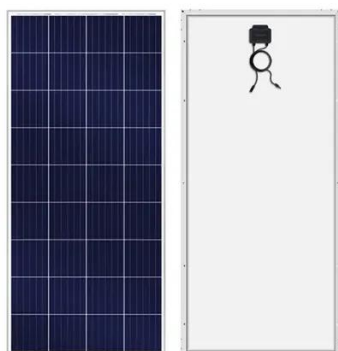

AZE's All-in-One Energy Storage Cabinet & BESS Cabinets offer modular, scalable, and safe energy storage solutions. Featuring lithium-ion batteries, smart BMS, and thermal ...