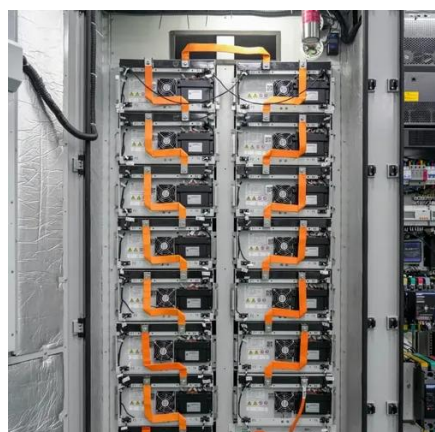

[0-20V to 0-1500V programmable power supplies can be ...](#)

TDK introduces the 90kW rated GSPS 20U 19-inch racking cabinets to the TDK-Lambda GENESYS+(TM) series of programmable DC power supplies.