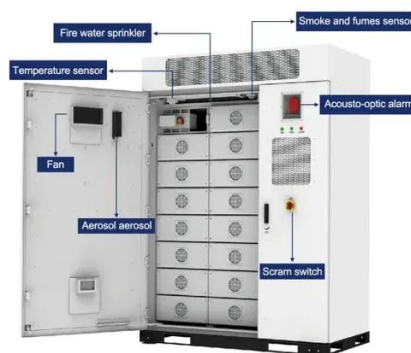

Explore Huijue's complete product portfolio, including base station energy cabinets, outdoor base station cabinets, battery enclosures, and cabinet energy storage systems. Designed for ...

Outdoor Battery Box Enclosures and Cabinets

AZE's outdoor battery racks and battery enclosures keep your batteries safe from weather, vermin and damage, we have enclosures for wall or floor ...