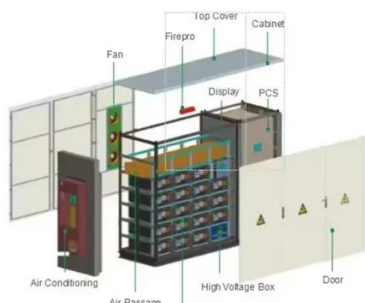

Payment For 30kw Outdoor Energy Storage Cabinet For Base Station ...