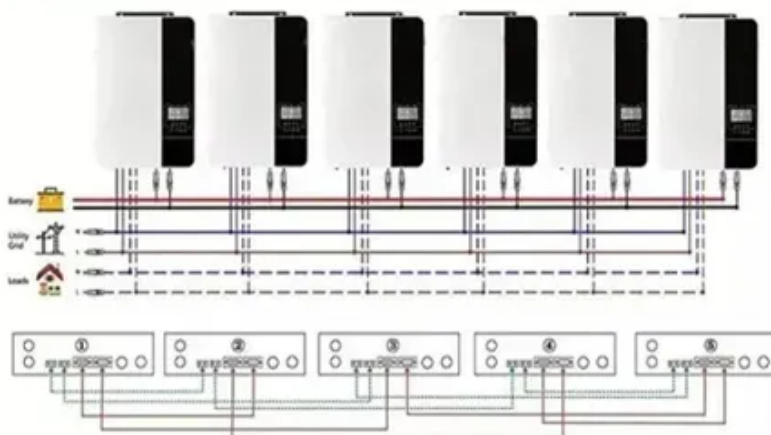

120kW Mobile Outdoor Cabinet Used on Moroccan Construction Site

Parallel (Parallel operation up to 6 unit (only with battery connected))

AC input wires

AC output wires

120kW Mobile Outdoor Cabinet Used on Moroccan Construction Site