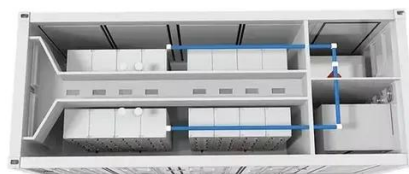

One cabinet per site is sufficient thanks to ultra-high energy density and efficiency. The eMIMO architecture supports multiple input (grid, PV, ...