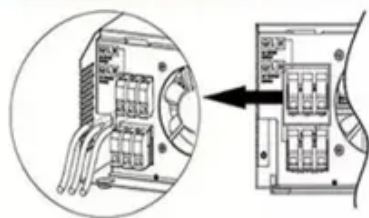

120kW Mobile Outdoor Cabinet Used on Moroccan Construction Site

Parallel (Parallel operation up to 6 unit (only with battery connected))

AC input wires

AC output wires

120kW Mobile Outdoor Cabinet Used on Moroccan Construction Site