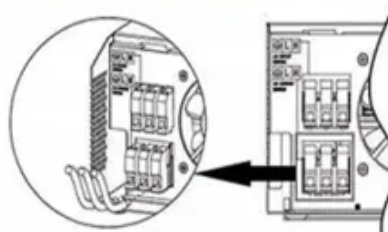

120kW Mobile Outdoor Cabinet Used on Moroccan Construction Site

Parallel (Parallel operation up to 6 unit (only with battery connected))

AC input wires

AC output wires

120kW Mobile Outdoor Cabinet Used on Moroccan Construction Site