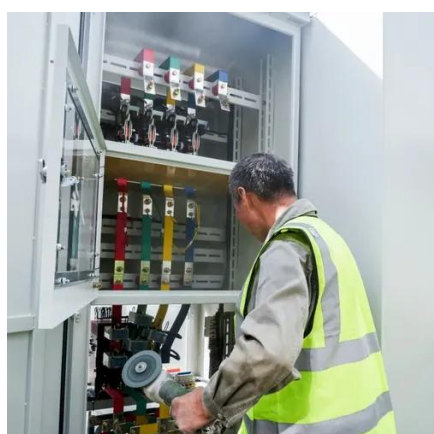

One cabinet per site is sufficient thanks to ultra-high energy density and efficiency. The eMIMO architecture supports multiple input (grid, PV, ...