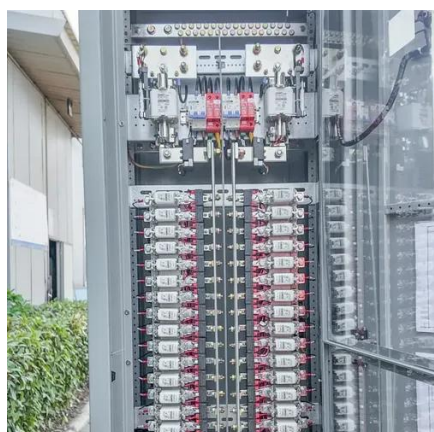

Adopting automotive-grade design, the system supplies high-voltage power directly, replaces lead-acid batteries, and meets ESG sustainability standards. It increases integration density, ...