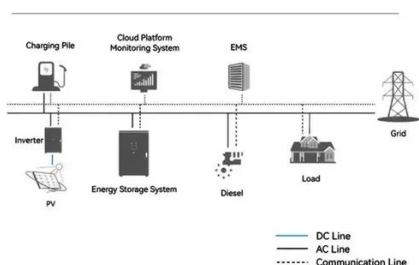

System Topology

[Moroccan Craftsmanship in construction](#)

Discover the beauty of Moroccan Craftsmanship in construction. Explore traditional techniques, skilled artisans, and the ...

[Outdoor Cabinet Energy Storage System (Air-Cooled) - Modular ...](#)