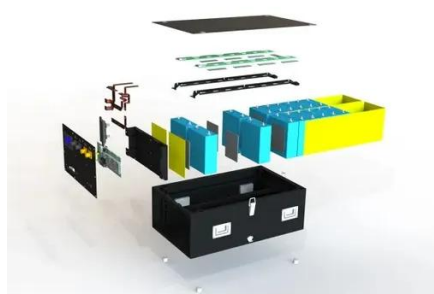

Power cabinets, especially integrated power cabinets designed for 5G communication, are the core equipment that provides stable power supply ...

[Complete Guide to 5G Base Station Construction , Key Steps, ...](#)

Explore how 5G base stations are built--from site planning and cabinet installation to power systems and cooling solutions. Learn the essential components, technologies, and ...

[Custom Power Supply Cabinets , Riteoptic](#)

Our base station cabinets can directly power nearly any communication equipment they house. The design of our racks and cabinets allow for high integration with different backup time and ...

[BASE STATION EQUIPMENTS & CABINETS](#)

Our solutions feature integrated equipment, power, and battery cabinets--built for durability and weather resistance to safeguard critical telecom infrastructure and maintain reliable network ...

[Base Station Cabinets](#)