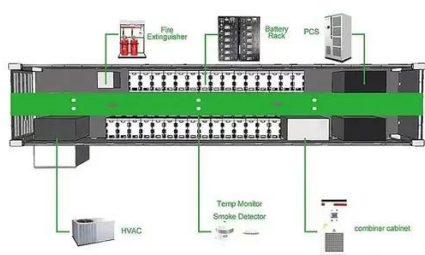

Consequently, a company like ADI, which specializes in all aspects of the base station RF chain and has thorough knowledge of power management tools required for powering these ...

All-in-One Power Supply Cabinet

The Ipandee hybrid PV Direct Current (DC) Power Supply System is a green energy power supply solution specifically designed for communication operators to save energy, reduce carbon ...

Power Supply Cabinets

Raycap's cabinet solutions for LTE-/5G antenna locations offer the highest reliability to effectively support mobile network operations. The indoor and ...

Outdoor Communication Cabinets and Power ...

These cabinets not only provide essential physical protection for various communication devices but also support continuous power supply ...

Outdoor cabinet-Integrated cabinet