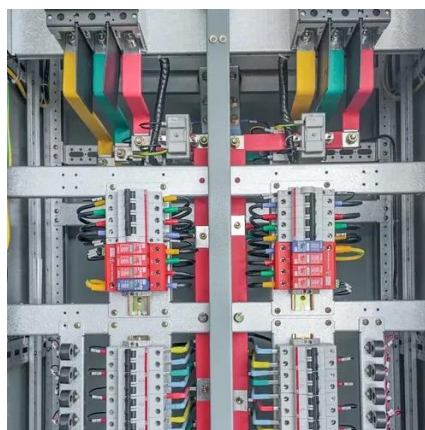

[APC NetShelter SV 48U Rack Cabinet, 800mm Wide x 1200mm ...](#)

The generous 1200mm depth ensures adequate clearance for even the longest servers while providing ample working space for technicians performing rear panel maintenance and cable ...