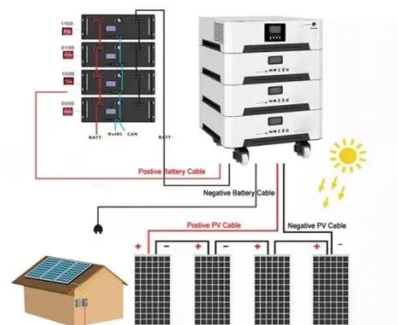

[10kw Uninterruptible Power Supply Cabinet For Photovoltaic](#)

The UPS Cabinets are a highly efficient and reliable option that provides an output voltage of AC 110V/220V, making it perfect for monitoring cameras, communication devices, government ...

The Magna-Power TS10-900 is a TS Series programmable DC power supply with the following characteristics: The Magna-Power TS Series offers many models spanning a wide voltage and ...

[Floor Mounted Power Distribution Cabinet 10kw Metal Power ...](#)

Buy Floor Mounted Power Distribution Cabinet 10kw Metal Power Distribution Box from quality Power Distribution Cabinet China factory on machineu .

[Sunway Low Voltage Power Control Cabinet](#)

The bus cabinet is the DC side bus control unit of the energy storage battery system, which is connected with the high voltage box and storage. Intermediate unit capable of converter; The ...