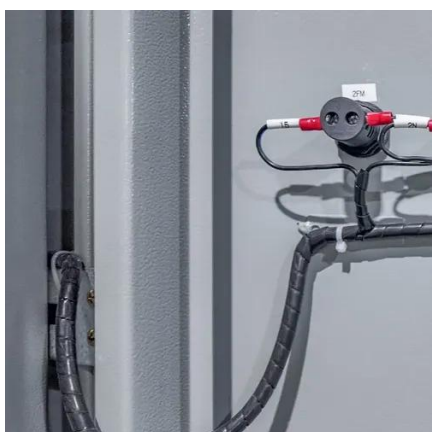

Battery enclosures and cabinets are a safe way to store batteries and to protect them from the elements as well as providing a line of defense ...

[Outdoor Cabinet , SWA Energy LiFePO4 Battery Storage Systems](#)

With IP54/IP55 protection, anti-corrosion design, and intelligent temperature control, they are ideal for telecom base stations, remote power supply, and containerized microgrids. Our outdoor ...

[NEW YORK CITY FIRE DEPARTMENT](#)

sis and Purpose of Final Rule The Fire Department adopts this rule to establish standards, requirements and procedures for the design, installation, operation and maintenance of ...

[Solar Battery Enclosures , SunWize , Power Independence](#)

Sunwize Power & Battery Battery Enclosures are custom-made and available in various sizes and configurations for housing batteries and solar equipment.

OUTDOOR CABINET