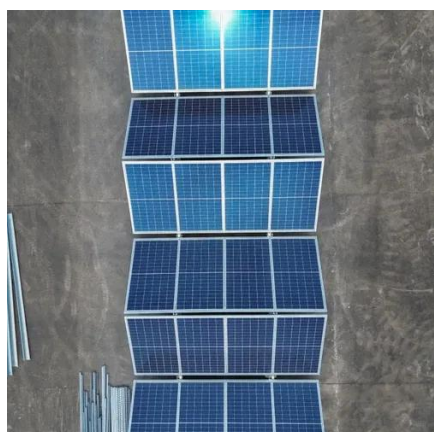

Durable outdoor integrated telecom cabinet for base stations and data nodes. Provides reliable protection and efficient housing in harsh environments.

Products

Available in different configurations, Delta OutD cabinets are designed to protect equipment from external threats in all climates from the tropics to ...

[Outdoor Telecom Cabinet](#) , [Outdoor Telecom Enclosures](#) , [Cube Cabinet](#)

Explore Charles Industries' Outdoor Telecom Cabinets & Enclosures for secure, durable protection of telecom equipment in outdoor environments. Enquire now!