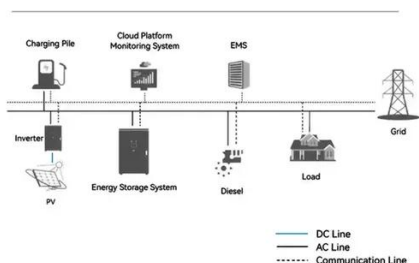

### [Server Rack Battery Lifepo4 500Kwh 100Kwh](#)

selection Server Rack Battery Lifepo4 500Kwh more complete details about Server Rack Battery Lifepo4 500Kwh 100Kwh oem suppliers or ...

### System Topology