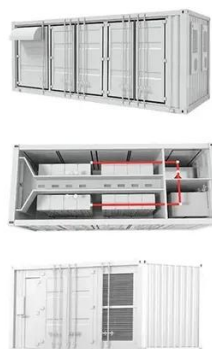

[15U 1000mm Depth Rack-mount Server Cabinet](#)

[22RU 600mm Wide x 1000mm Deep Server Rack](#)

Our 22RU Half Height 600mm Wide x 1000mm Deep Free Standing Server Racks have been designed as a cost effective data management solution for installers and customers who ...